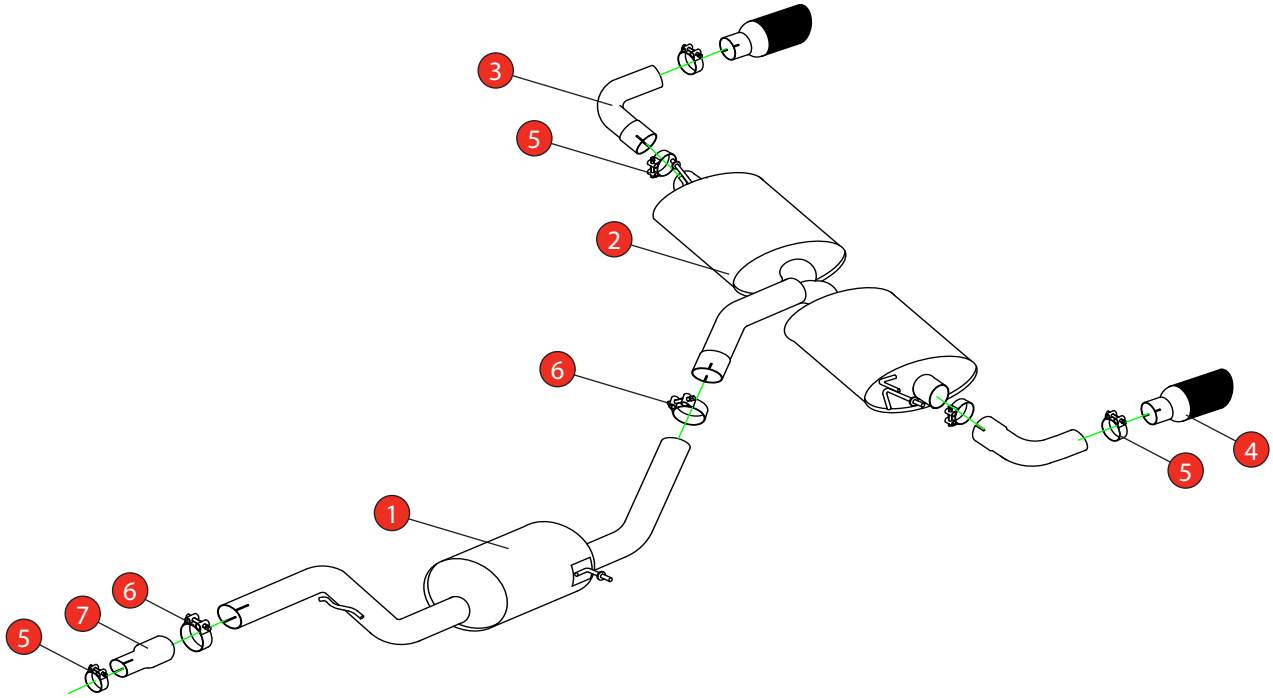

Car	Volkswagen Golf 6 GTi & Edition 35	Part No.	SVW036CF
Year	2009-2013	Fit Kits	270FK
Notes	Where not supplied use original fittings	Features	Pipe Diameter:- 76mm

Estimated Fitting Time: 60 Minutes

NO.	PART NO.	DESCRIPTION	QTY
1	588VW	Resonated Centre Section	1
2	747VW	Rear Silencer	1
3	691BM	Trim Connecting Pipe	2
4	Z023.10159	Ø100mm Carbon Fibre Ascari Trim	2
Fit Kit			
5	Z016.10064	63-68mm H/D Clamp	5
6	Z016.10062	76.2mm H/D Clamp	2
7	AD46	Adaptor (USE TO FIT TO O.E SYSTEM)	1

E-MARK	N/A
DATE	24/03/2022
ISSUE	01
AUTHORISED	S Shipley

NOTE: ENSURE SCORPION SYSTEM IS CLEAR OF MOVING PARTS AND ALL ORIGINAL FUNCTIONS WORK CORRECTLY.

STAY CONNECTED TO RED POWER.